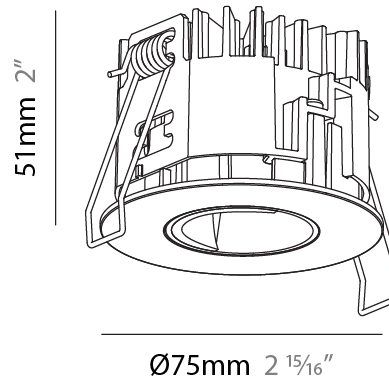

GENERAL

Series: Oiko Pro Round
Subseries: Oiko Pro Wallwash
Partner: Prolicht
Division: Architectural
Installation: Recessed
Product Type: Wallwash
Mounting Location: Ceiling
Light Distribution: Wallwash

PHYSICAL

Aperture Sizes - Downlights: 1"
Shape: Round
Diameter (mm): 75
Diameter (in): 2 15/16
Height (mm): 51
Height (in): 2
Ceiling Thickness (mm): 1 - 25
Ceiling Thickness (in): 1/16 - 1 3/16
Min. Recessing Depth (mm): 55
Min. Recessing Depth (in): 2 3/16
Diffuser: Lens Pack - Spread Lens / Linear Spread Lens / Honeycomb Louver
Fixture Finish: SSR / BKV / CWI / CRY / HAB / UFT / ITA / RUA / FTG / MYG / LOD / PUS / FRO / FUP / KIA / POP / BLS / SPG / MEY / GOH / CHC / COM / ABZ / JAG / OBR / MOS / ROR
Fixture Material: Aluminum Die Cast
Cut-out Measurements: 68mm / 2 11/16" Diameter

ELECTRICAL

Lamp Type: LED (Zhaga Standard)
Input Wattage (W): 14
Total Output Wattage (W): 12.7
Dimming: Dali Dimming / Matter
Driver Included: No
Driver Location: Recessed Housing
Driver Type: Constant Current - Universal (120Vac only for DALI driver)
Driver Class: Class 2
Input Voltage (V): 120 - 277
Constant Current (MA): 700

LED

Color Temperature (°K): 2700-6500 Tunable White
Max. Delivered Lumen (lm): 1216
Nominal Lumen (lm): 1460
CRI: >90 CRI
Lamp Life (hrs): 50000
Special LEDs offerings: Tunable White

OPTICAL

Adjustability: Fixed

RATINGS AND CERTIFICATIONS

Certified By: Certified for North American Standards
IP rating: IP20