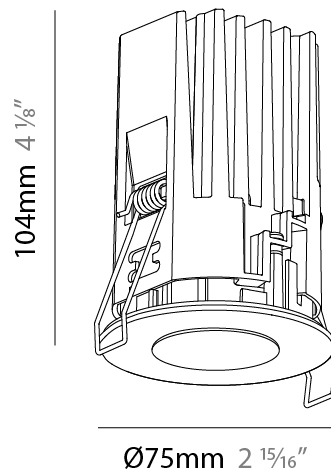

GENERAL

Series: Oiko Pro Round
Subseries: Oiko Pro Wallwash
Partner: Prolicht
Division: Architectural
Installation: Recessed
Product Type: Wallwash
Mounting Location: Ceiling
Light Distribution: Wallwash

PHYSICAL

Aperture Sizes - Downlights: 1"
Shape: Round
Diameter (mm): 75
Diameter (in): 2 15/16
Height (mm): 104
Height (in): 4 1/8
Ceiling Thickness (mm): 1 - 25
Ceiling Thickness (in): 1/16 - 1 3/16
Min. Recessing Depth (mm): 110
Min. Recessing Depth (in): 4 5/16
Fixture Finish: [SSR / BKV / CWI / CRY / HAB / UFT / ITA / RUA / FTG / MYG / LOD / PUS / FRO / FUP / KIA / POP / BLS / SPG / MEY / GOH / CHC / COM / ABZ / JAG / OBR / MOS / ROR](#)
Fixture Material: Aluminum Die Cast
Cut-out Measurements: D. - 68mm / 2 11/16"

ELECTRICAL

Lamp Type: LED (Zhaga Standard)
Input Wattage (W): 23.6
Total Output Wattage (W): 21.5
Dimming: Non-Dimming / 0-10V Dimming / Phase Dimming / DALI Dimming / MATTER Dimming
Driver Included: No
Driver Location: Recessed Housing
Driver Type: Constant Current - Universal
Driver Class: Class 2
Input Voltage (V): 120 - 277
Constant Current (MA): 500mA

LED

Number of LEDs: 1
Color Temperature (°K): [2700 / 3000 / 3500 / 4000](#)
Max. Delivered Lumen (lm): 1863 / 1930 / 2020 / 2038
Nominal Lumen (lm): 2341 / 2424 / 2537 / 2561
CRI: >90 CRI
Lamp Life (hrs): 50000

OPTICAL

RATINGS AND CERTIFICATIONS

Certified By: Certified for North American Standards
IP rating: IP54