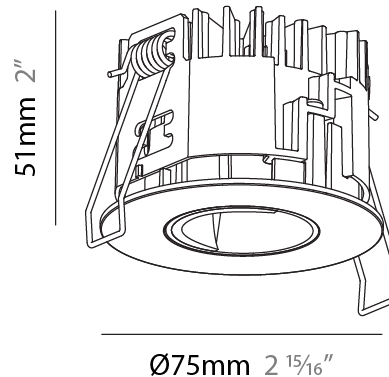

GENERAL

Series: Oiko Pro Round
Subseries: Oiko Pro Wallwash
Partner: Prolicht
Division: Architectural
Installation: Recessed
Product Type: Wallwash
Mounting Location: Ceiling
Light Distribution: Wallwash

PHYSICAL

Aperture Sizes - Downlights: 1"
Shape: Round
Diameter (mm): 75
Diameter (in): 2 ¹⁵/₁₆
Height (mm): 51
Height (in): 2
Ceiling Thickness (mm): 1 - 25
Ceiling Thickness (in): 1/16 - 1 3/16
Min. Recessing Depth (mm): 55
Min. Recessing Depth (in): 2 ³/₁₆
Fixture Finish: SSR / BKV / CWI / CRY / HAB / UFT / ITA / RUA / FTG / MYG / LOD / PUS / FRO / FUP / KIA / POP / BLS / SPG / MEY / GOH / CHC / COM / ABZ / JAG / OBR / MOS / ROR
Fixture Material: Aluminum Die Cast
Cut-out Measurements: 68mm / 2 11/16" Diameter

ELECTRICAL

Lamp Type: LED (Zhaga Standard)
Input Wattage (W): 15.1
Total Output Wattage (W): 13.6
Dimming: Non-Dimming / 0-10V Dimming / Phase Dimming / DALI Dimming / MATTER Dimming
Driver Included: No
Driver Location: Recessed Housing
Driver Type: Constant Current - Universal
Driver Class: Class 2
Housing: See Components
Input Voltage (V): 120 - 277
Constant Current (MA): 350

LED

Color Temperature (°K): 2700 / 3000 / 3500 / 4000
Max. Delivered Lumen (lm): 1302 / 1383 / 1449 / 1462
Nominal Lumen (lm): 1566 / 1665 / 1743 / 1759
CRI: >90 CRI
Lamp Life (hrs): 50000

OPTICAL

Adjustability: Fixed

RATINGS AND CERTIFICATIONS

Certified By: Certified for North American Standards
IP rating: IP20